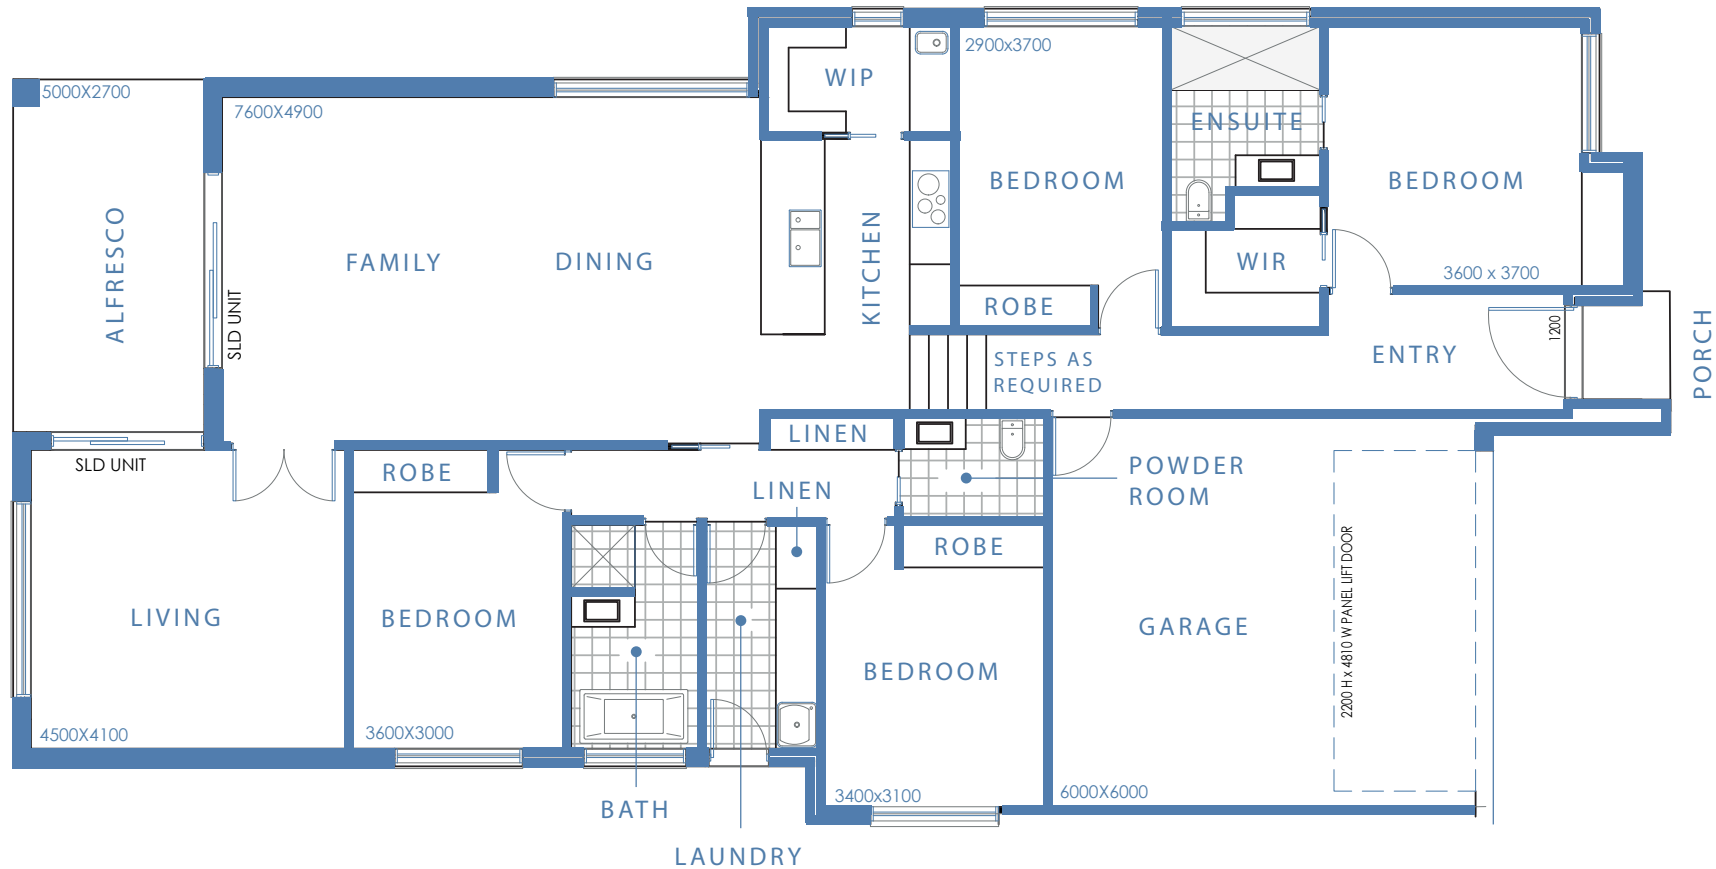

Talk to us about this offering, or let's explore the option of a custom design and build.

**LAND SIZE**

Large Blocks ranging from  
850m<sup>2</sup> -1046m<sup>2</sup>

**LOCATION**

Elm Grove Estate Bungendore

115

116

WHAT TO SEE MORE!  
CHECK OUT OUR WEBSITE

## AREAS

**RESIDENCE**  
181.63 SQM

**GARAGE**  
35.93 SQM

**PORCH**  
2.30 SQM

**AL FRESCO**  
13.44 SQM

**GROSS FLOOR AREA**  
217.56 SQM

**TOTAL FLOOR AREA**  
233.30 SQM