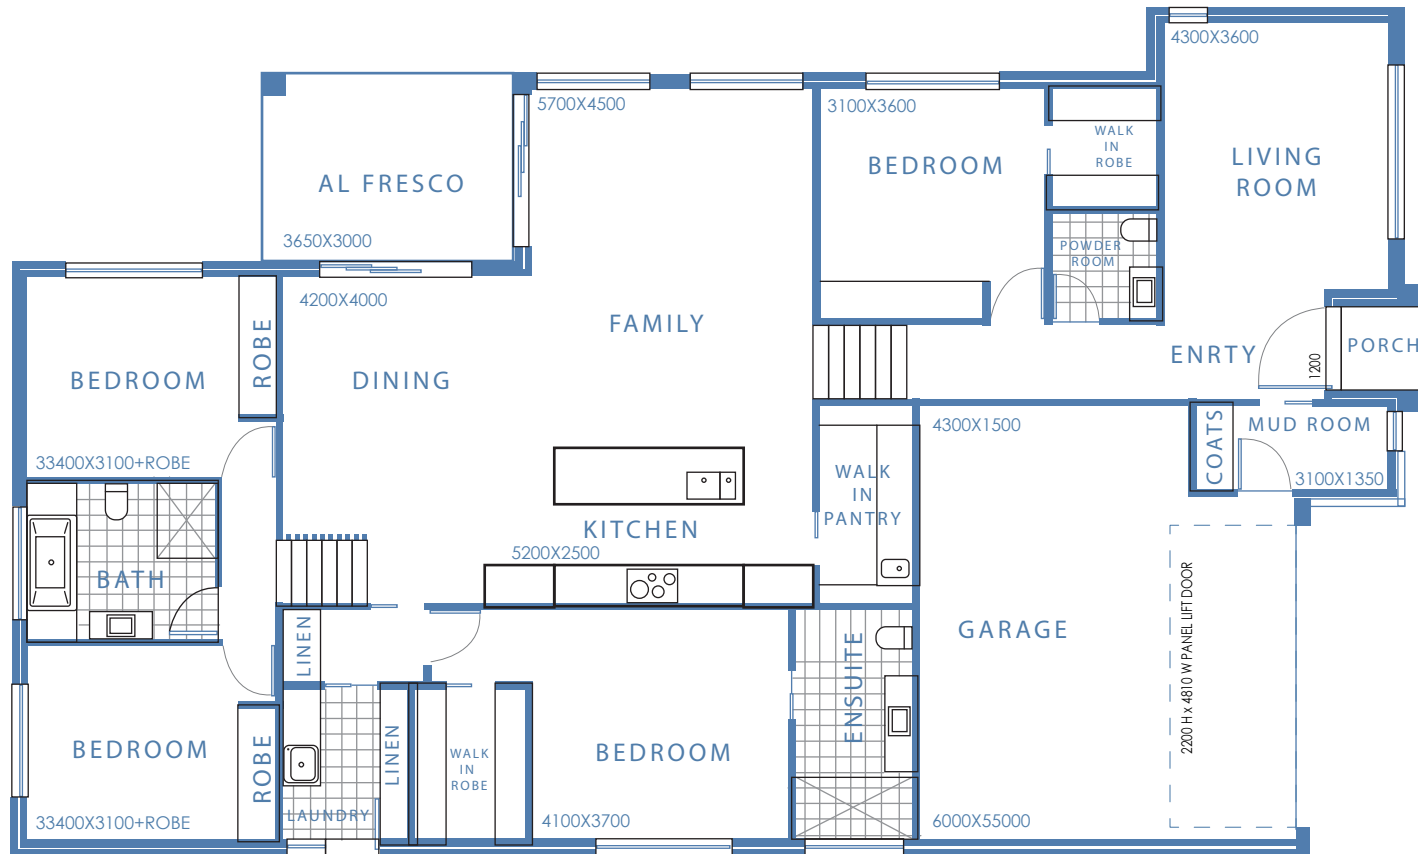

WHAT TO SEE MORE!
CHECK OUT OUR WEBSITE

AREAS

RESIDENCE
206.32 SQM

GARAGE
42.02 SQM

PORCH
2.25 SQM

AL FRESCO
12.03 SQM

GROSS FLOOR AREA
248.34 SQM

TOTAL FLOOR AREA
262.62 SQM