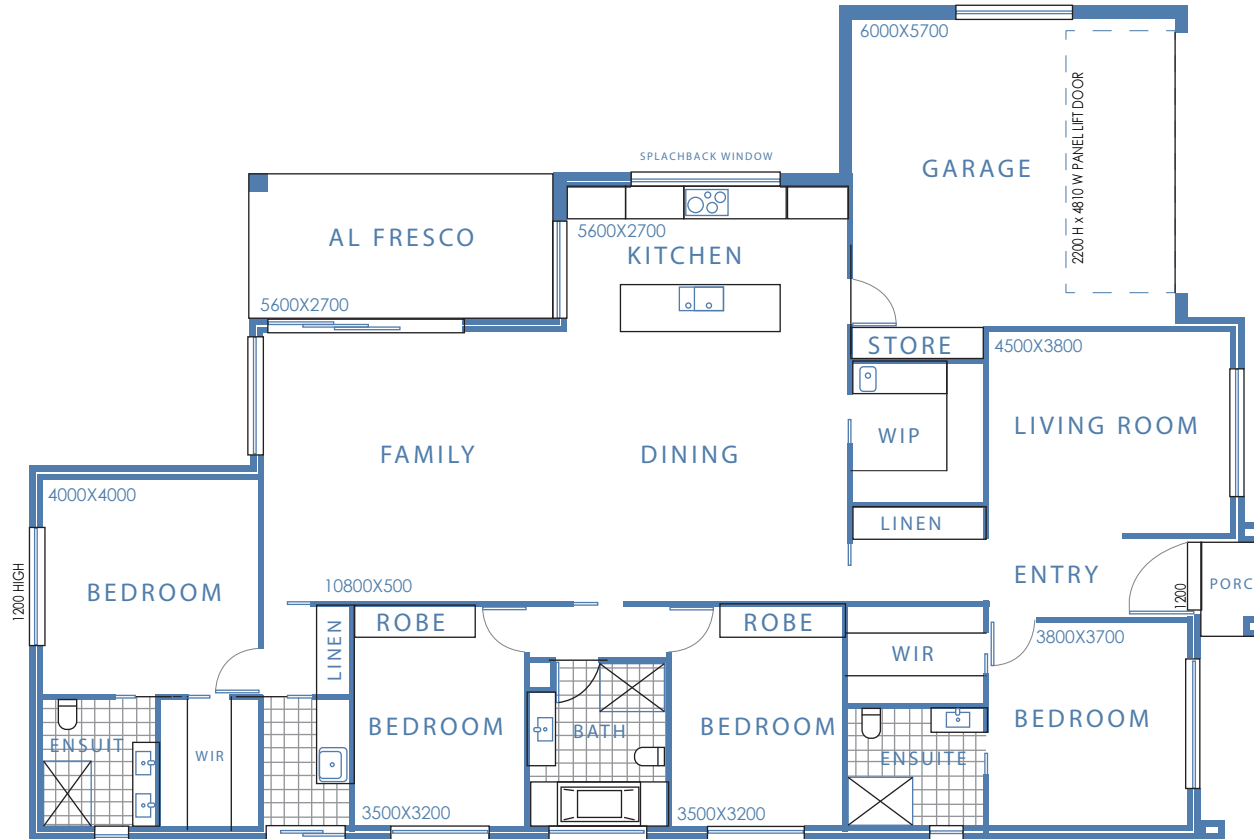

Talk to us about this offering, or let's explore the option of a custom design and build.

LAND SIZE

Large Blocks ranging from
850m² - 1000m²

LOCATION

Elm Grove Estate Bungendore

CALL PAUL

For more information
0402 222 062

WHAT TO SEE MORE!
CHECK OUT OUR WEBSITE

AREAS

RESIDENCE
217.31 SQM

GARAGE
37.78 SQM

PORCH
2.18 SQM

AL FRESCO
15.25 SQM

GROSS FLOOR AREA
255.09 SQM

TOTAL FLOOR AREA
272.52 SQM