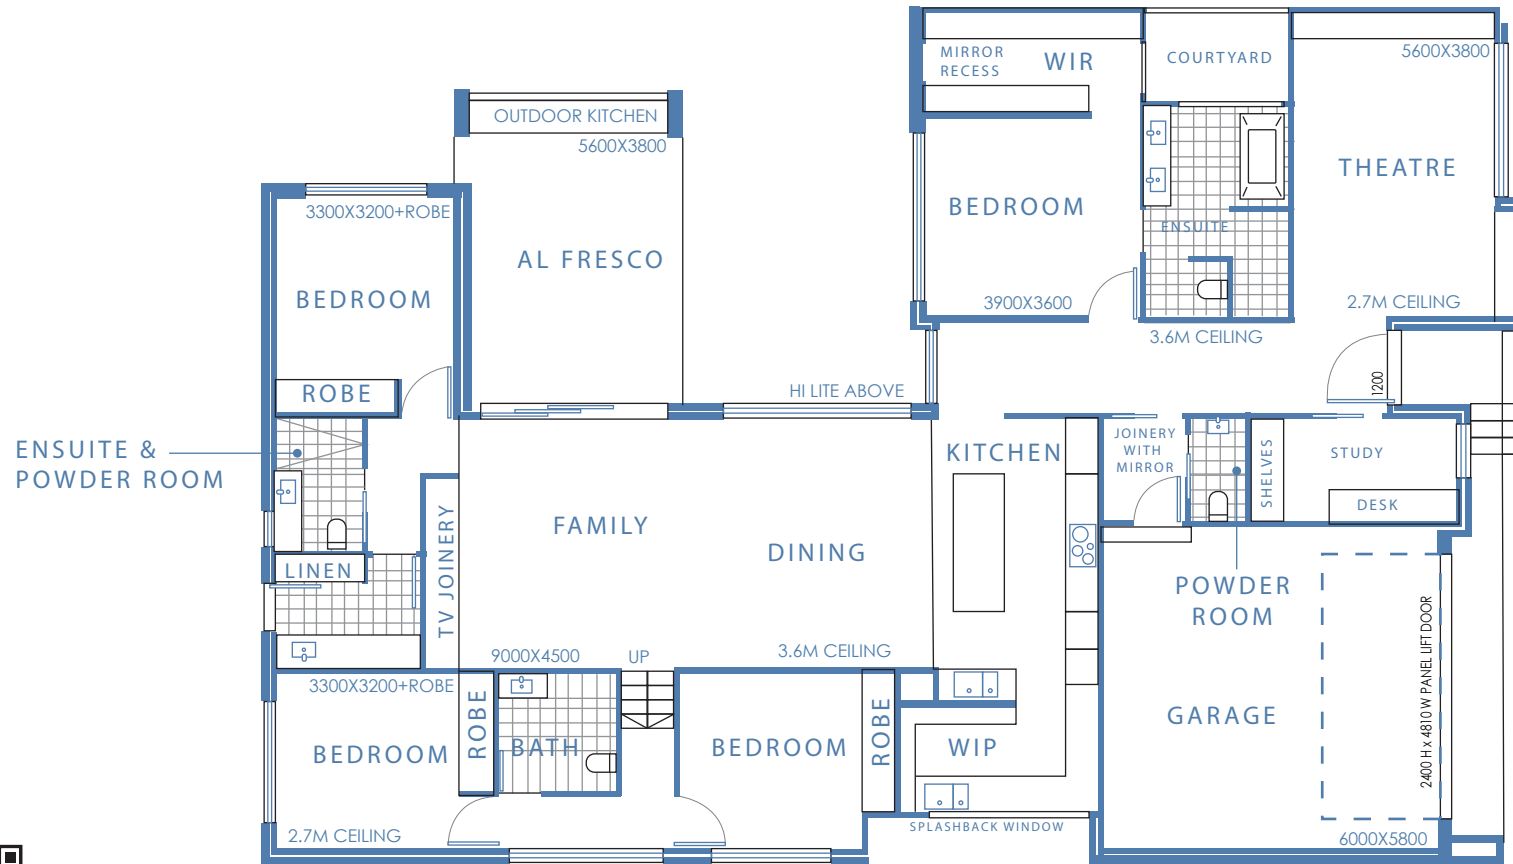

WHAT TO SEE MORE!
CHECK OUT OUR WEBSITE

AREAS

RESIDENCE
221.55 SQM

GARAGE
38.01 SQM

PORCH
3.19 SQM

AL FRESCO
22.07 SQM

GROSS FLOOR AREA
259.56 SQM

TOTAL FLOOR AREA
284.82 SQM