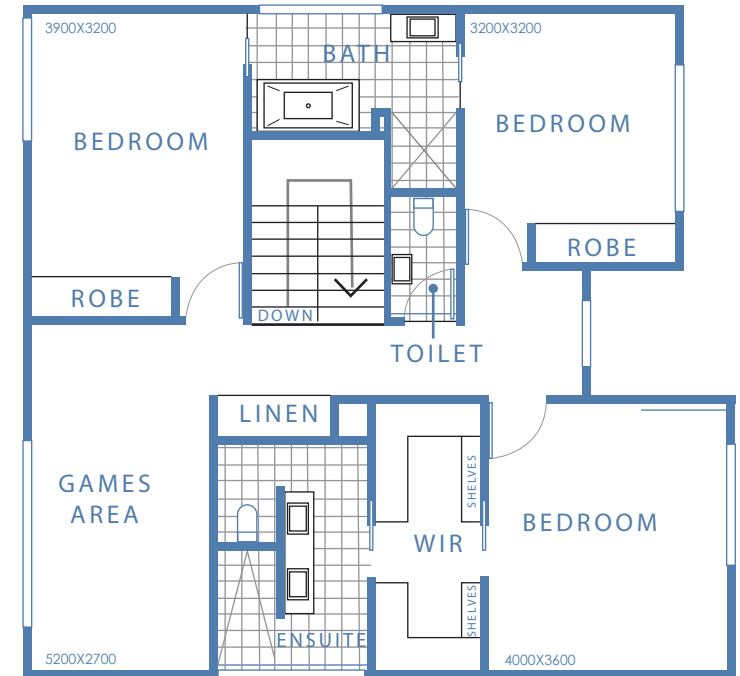

One amazing floor plan,
three facades to choose from!

Price starting from

\$1,354,900

Exceed Homes is pleased to present its latest custom designs for the blocks at Elm Grove Estate Bungendore.

With large windows and spacious living areas, our stunning two-level floor plans are designed to take full advantage of this amazing estate's natural surroundings. Effortlessly stylish yet superbly functional, these floor plans offer you a selection of luxe options to ensure full satisfaction in your new dream home.

Talk to us about this offering, or let's explore the option of a custom design and build.

LAND SIZE

Large Blocks ranging from
873m² - 1000m²

LOCATION

Elm Grove Estate Bungendore

CALL PAUL

For more information
0402 222 062

LOWER

UPPER

WHAT TO SEE MORE!
CHECK OUT OUR WEBSITE

AREAS

RESIDENCE
225.09 SQM

GARAGE
43.69 SQM

PORCH
3.79 SQM

AL FRESCO
12.42 SQM

GROSS FLOOR AREA
268.78 SQM

TOTAL FLOOR AREA
284.99 SQM