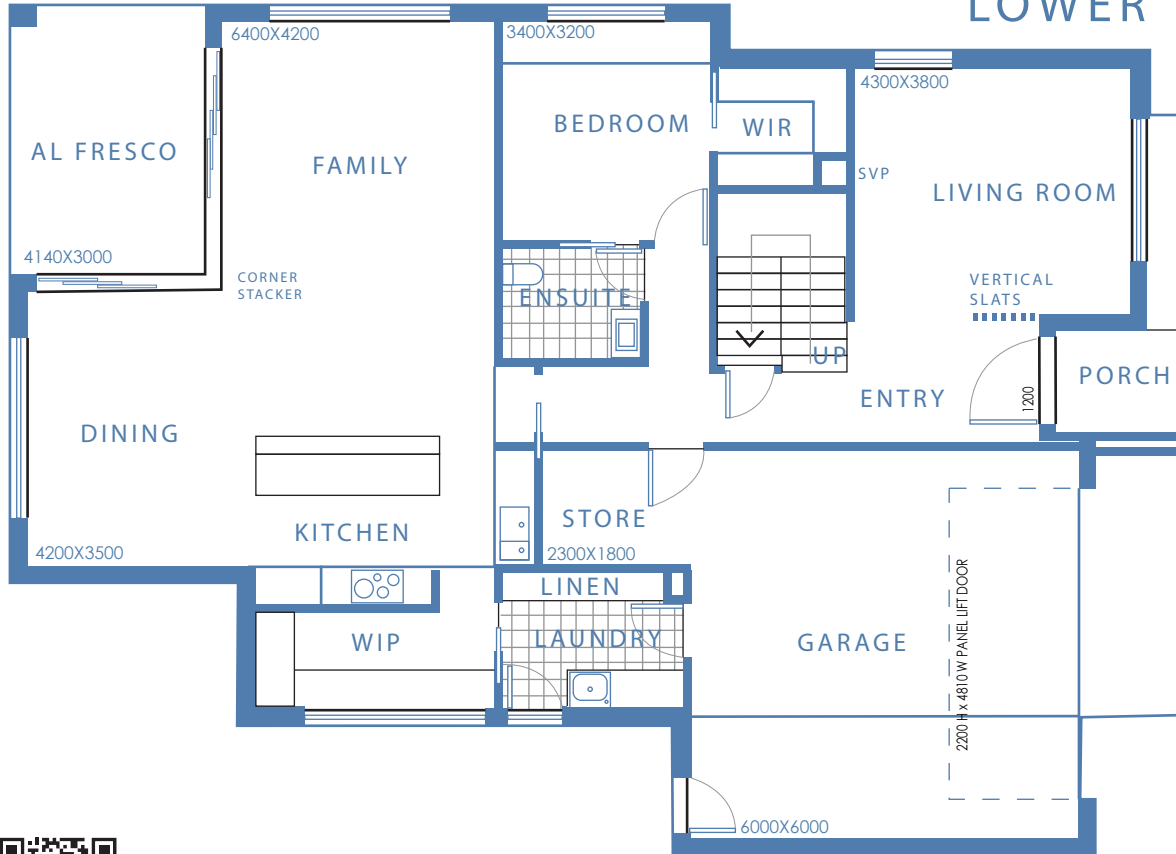

Talk to us about this offering, or let's explore the option of a custom design and build.

LAND SIZE

Large Blocks ranging from
873m² - 1000m²

LOCATION

Elm Grove Estate Bungendore

CALL PAUL

For more information
0402 222 062

LOWER

UPPER

WHAT TO SEE MORE!
CHECK OUT OUR WEBSITE

AREAS

RESIDENCE
225.09 SQM

GARAGE
43.69 SQM

PORCH
3.79 SQM

AL FRESCO
12.42 SQM

GROSS FLOOR AREA
268.78 SQM

TOTAL FLOOR AREA
284.99 SQM