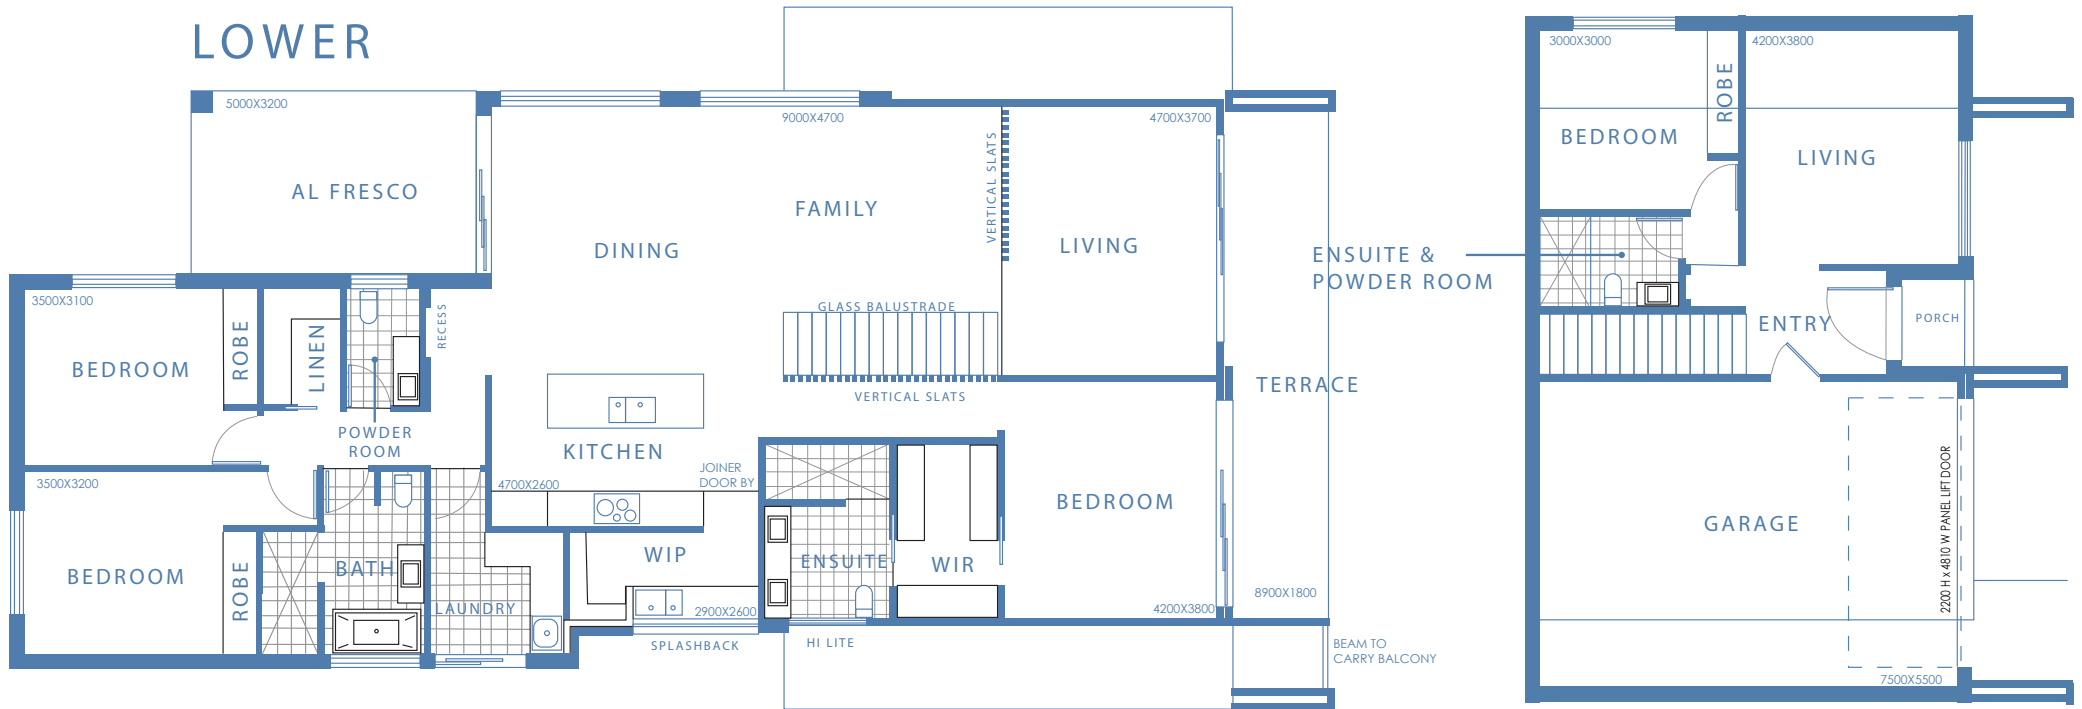

Masterfully designed to suit the large sloping blocks available at this amazing estate, these stunning floor plans will invite beautiful swathes of natural light into your home. Provide the perfect blend of elegance and comfort, these two-level floor plans offer style options that will delight you all year round.

Talk to us about this offering, or let's explore the option of a custom design and build.

LAND SIZE

Large Blocks ranging from
1001m² - 1046m²

LOCATION

Elm Grove Estate Bungendore

CALL PAUL

For more information
0402 222 062

DESIGN F

WHAT TO SEE MORE!
CHECK OUT OUR WEBSITE

AREAS

RESIDENCE
181.63 SQM

GARAGE
35.93 SQM

PORCH
2.30 SQM

AL FRESCO
13.44 SQM

GROSS FLOOR AREA
217.56 SQM

TOTAL FLOOR AREA
233.30 SQM